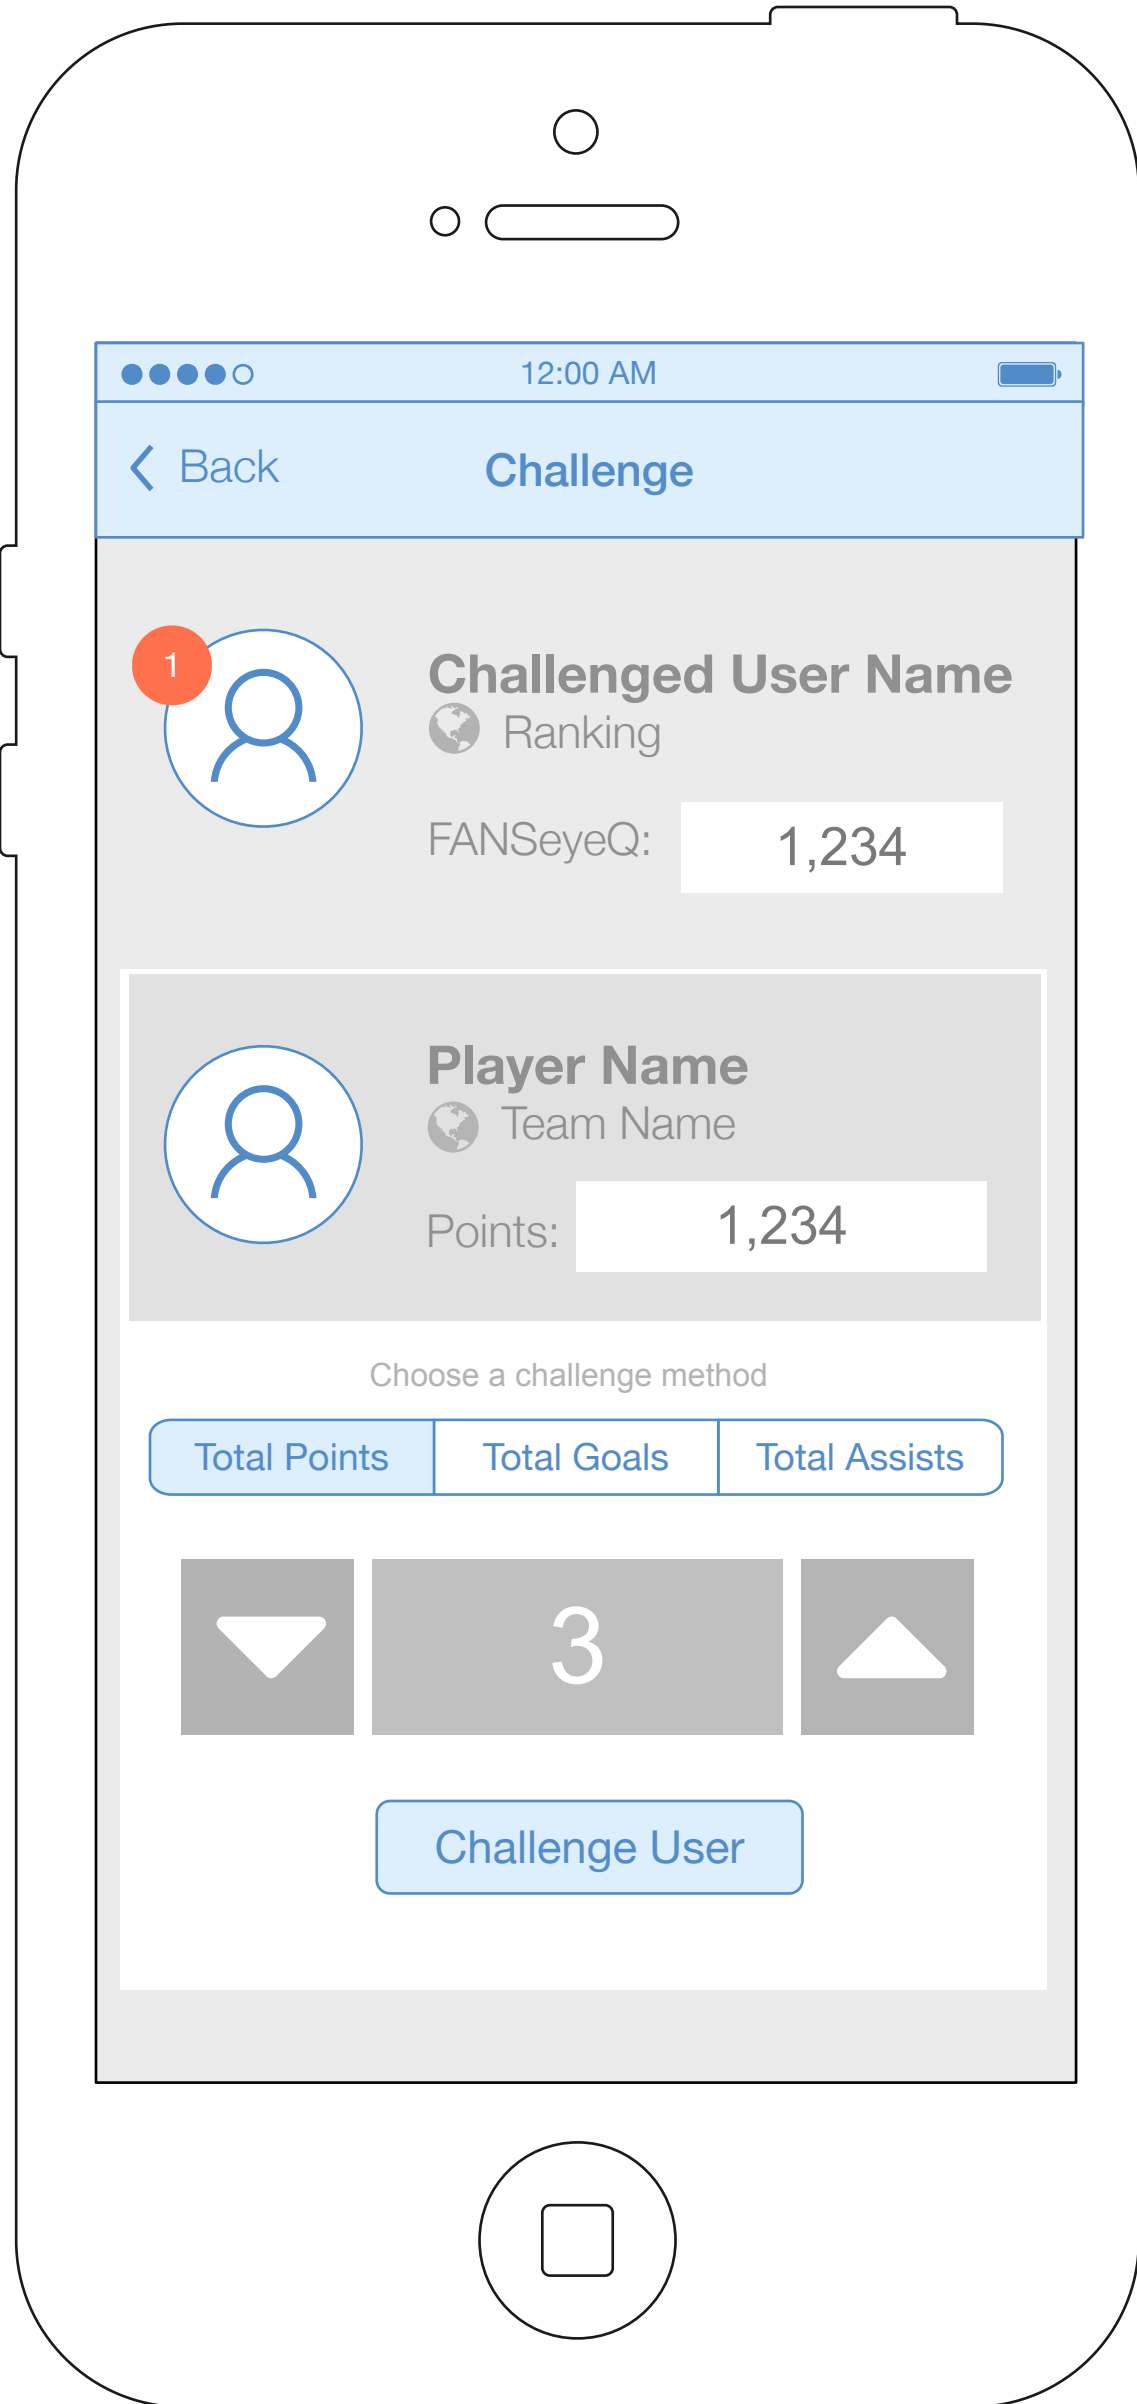

H2H - Head-to-Head

1 Tapping this or users name will take you to that users profile