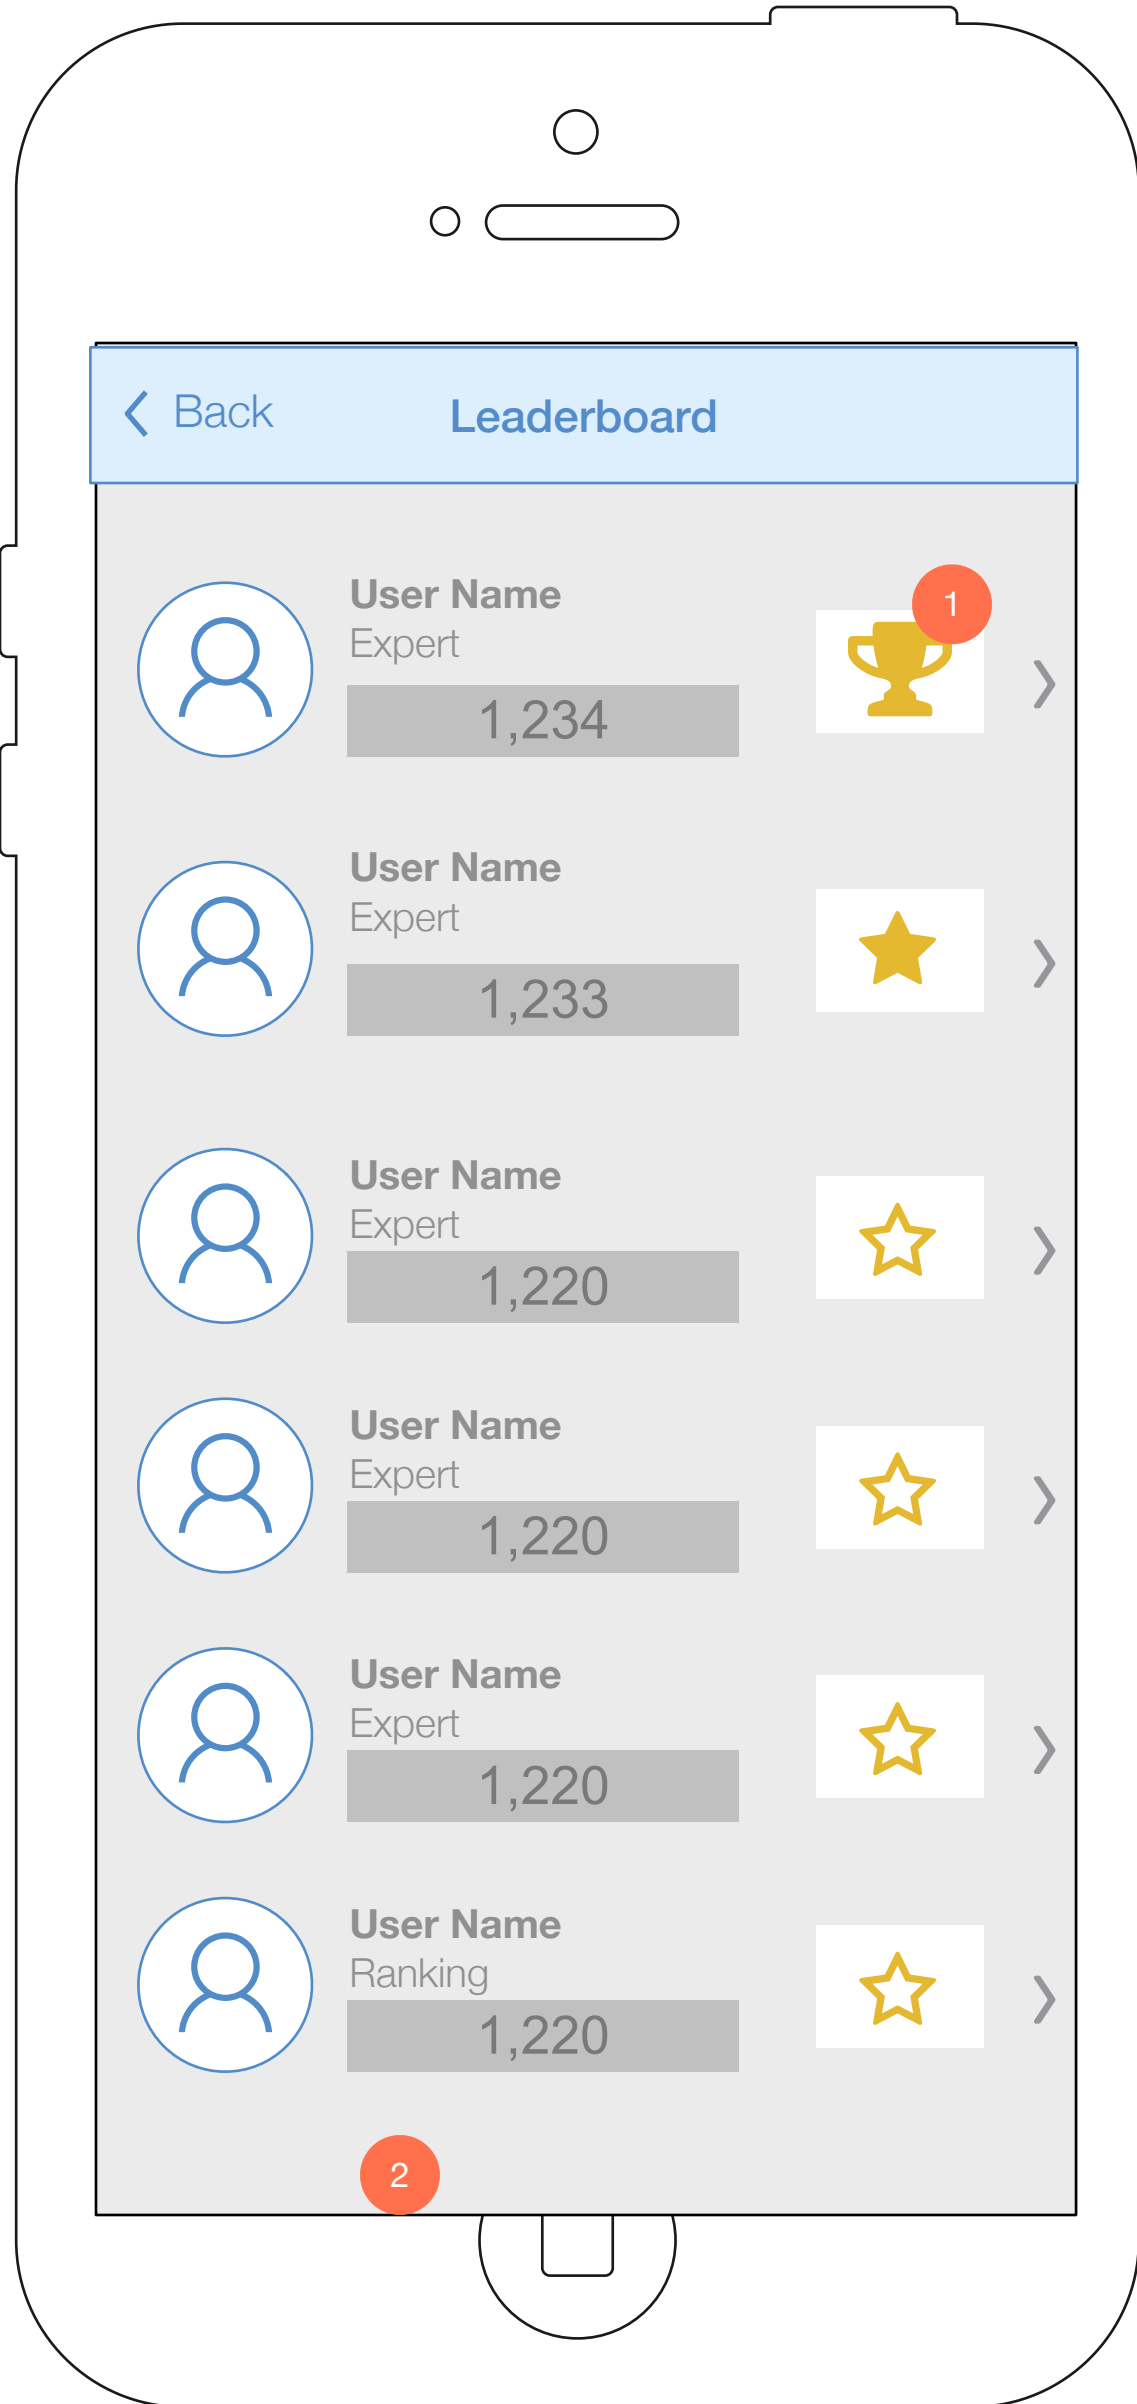

# FD1 Feed Detail

1 Links to mentioned Players profile

# LB1 - Leaderboard

1 Rank users based on points providing badges unlocked at various levels to gamify user experience. Rankings will include

1. Benchwarmer,
2. Rookie,
3. Starter,
4. All-Star,
5. MVP,
6. Hall of Famer
7. Expert.